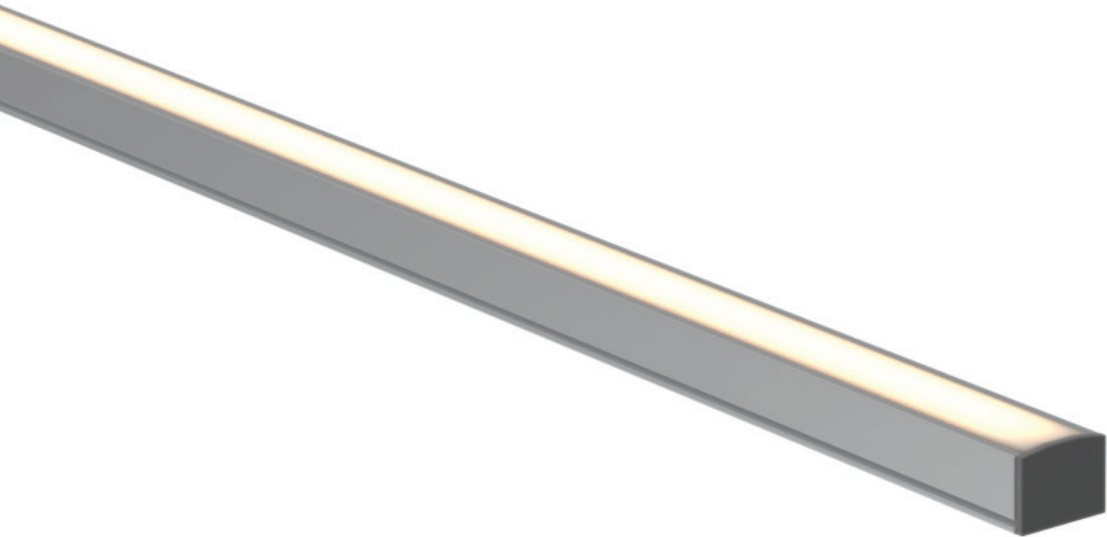

# MOSHER

Design Guide

Profile & Dimensions

Available TivoTape Options - Indoor

**DEFINE**

LB  
SB  
HO

**ELITE**

SB  
HO  
VHO

SB  
LB

**FUSE24**

RGB

**FUSE12**

PiXEL RGB

Ordering Information

**MOSR-CHAN-SLV-6.5**  
Anodized Aluminum Extrusion,  
available in 6.5' lengths

**MOSR-LNS-OPL-6.5**  
Opal lens, length 6.5'

**MOSR-EC-01**  
Solid End Cap

**MOSR-EC-02**  
Powerfeed End Cap

**MTBK-03**  
Mounting Clip

Photometrics (based on 27K DW)

**MOSHER WITH 2700K DW**  
Delivered Lumens per foot: 66  
Watts per foot: 3.3  
CRI : 98  
Peak Candela: 23.4

Diode Visibility

Opal lens