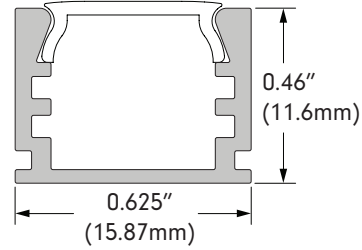

# MOSHER

Design Guide

Profile & Dimensions

Available TivoTape Options - Indoor

**DEFINE**

LB  
SB  
HO

**ELITE**

SB  
HO  
VHO

SB  
LB

**FUSE24**

RGB

**FUSE12**

PiXEL RGB

Ordering Information

**MOSR-CHAN-SLV-6.5**  
Anodized Aluminum Extrusion,  
available in 6.5' lengths

**MOSR-LNS-OPL-6.5**  
Opal lens, length 6.5'

**MOSR-EC-01**  
Solid End Cap

**MOSR-EC-02**  
Powerfeed End Cap

**MTBK-03**  
Mounting Clip

Photometrics (based on 27K DW)

**MOSHER WITH 2700K DW**  
Delivered Lumens per foot: 66  
Watts per foot: 3.3  
CRI : 98  
Peak Candela: 23.4