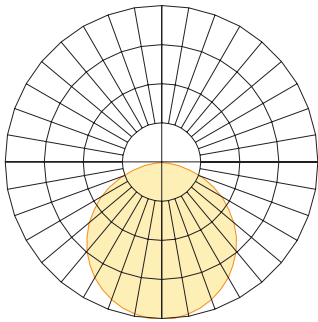

**MOSR-EC-01**  
Solid End Cap

**MOSR-EC-02**  
Powerfeed End Cap

**MTBK-03**  
Mounting Clip

Photometrics (based on 27K DW)

**MOSHER WITH 2700K DW**  
Delivered Lumens per foot: 66  
Watts per foot: 3.3  
CRI : 98  
Peak Candela: 23.4

Diode Visibility

Opal lens